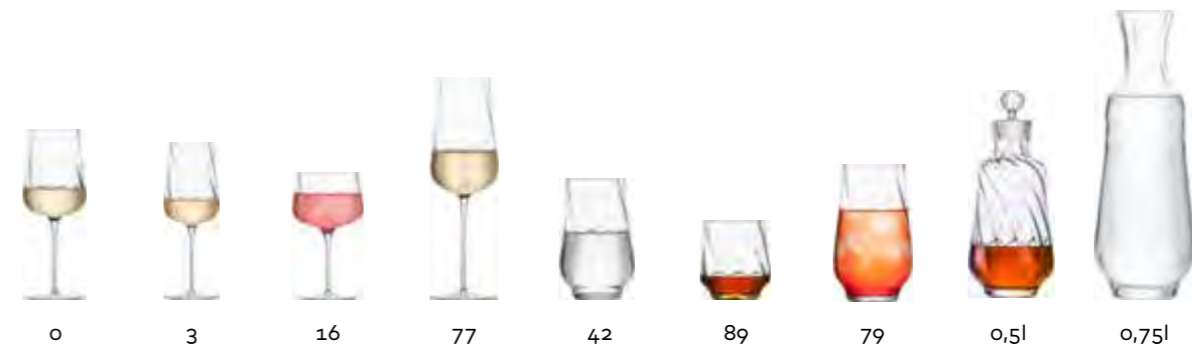

Developed in partnership with renowned designer Sebastian Herkner, this handmade range captures our imagination through its unique design. The twisted form and harmonious interplay between carafe and the two matching tumblers make this set a very special centre of attention for any table setting.

HANDMADE

IN ZWIESEL

Marlène - Hommage aux femmes by Charles Schumann

Form 1376

Artikel Item	Größe Size	Bestell- Nr. neu new Order no.	Bestell- Nr. alt former Order no.	Artikel per VE Item per VE	St./ Pal. Pool	Höhe mm Height mm	Ø mm dia. mm	Inhalt ml Ca- pacity ml	EAN der VE EAN per package
WEISSWEIN WHITE WINE									
Weißwein White Wine	0	122226	121215	2	342	201	75	327	4001836093118
Süßwein Sweet Wine	3	122225	121214	2	342	183	65	221	4001836093101
COCKTAIL									
Cocktail klein small	16	122223	121212	2	432	135	77	193	4001836093088
SEKT UND CHAMPAGNER SPARKLING WINE AND CHAMPAGNE									
Champagner mit MP * Champagne with EP *	77	122228	121217	2	380	241	73	365	4001836093149
BECHER TUMBLER									
Tumbler Allround	42	122222	121211	2	432	121	75	350	4001836093057
Whiskytumbler	89	122221	121210	2	532	87	79	293	4001836093019
Longdrink	79	122224	121213	2	432	137	80	445	4001836093095
KARAFFE CARAFE									
Whisky Karaffe Carafe	0.5	122227	121216	1	168	203	105	500	4001836093132
Wasserflasche Waterbottle	0.75	122229	121219	1	168	285	101	750	4001836093156