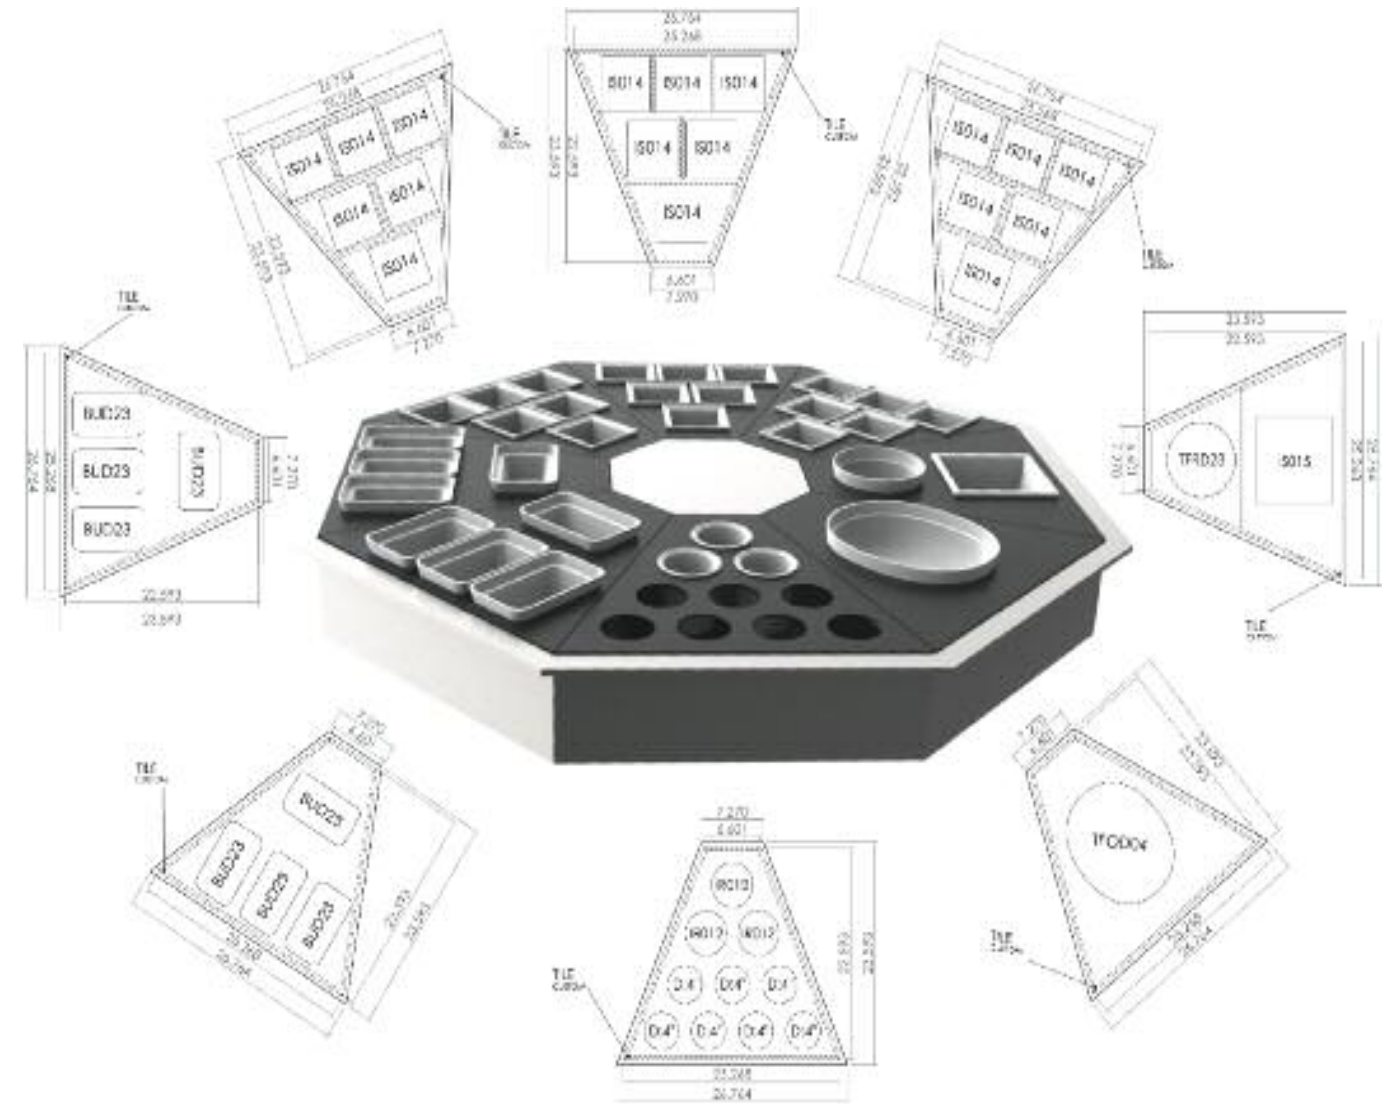

Ordering Custom Tiles is Easy As...

1 Gather Specifications & Complete Well Diagram Form

2 CAD Drawing Generated & Approved

3 Tile & Inserts Produced & Shipped

Please note that there are many different well manufacturers offering a variety of well dimensions. Certain wells might require custom made tiles which are available upon request. Should assistance be required to determine which standard size or custom tiles are best suited, please contact our design department at 1-866-8-Buffer or design@bugambilia.com.

All tiles are available in any of our Classic Collection colors as well as in Stainless Steel. Please make sure that all measurements are accurate as both Standard and Custom tiles are not returnable.

Following are examples of CADs that have been generated.