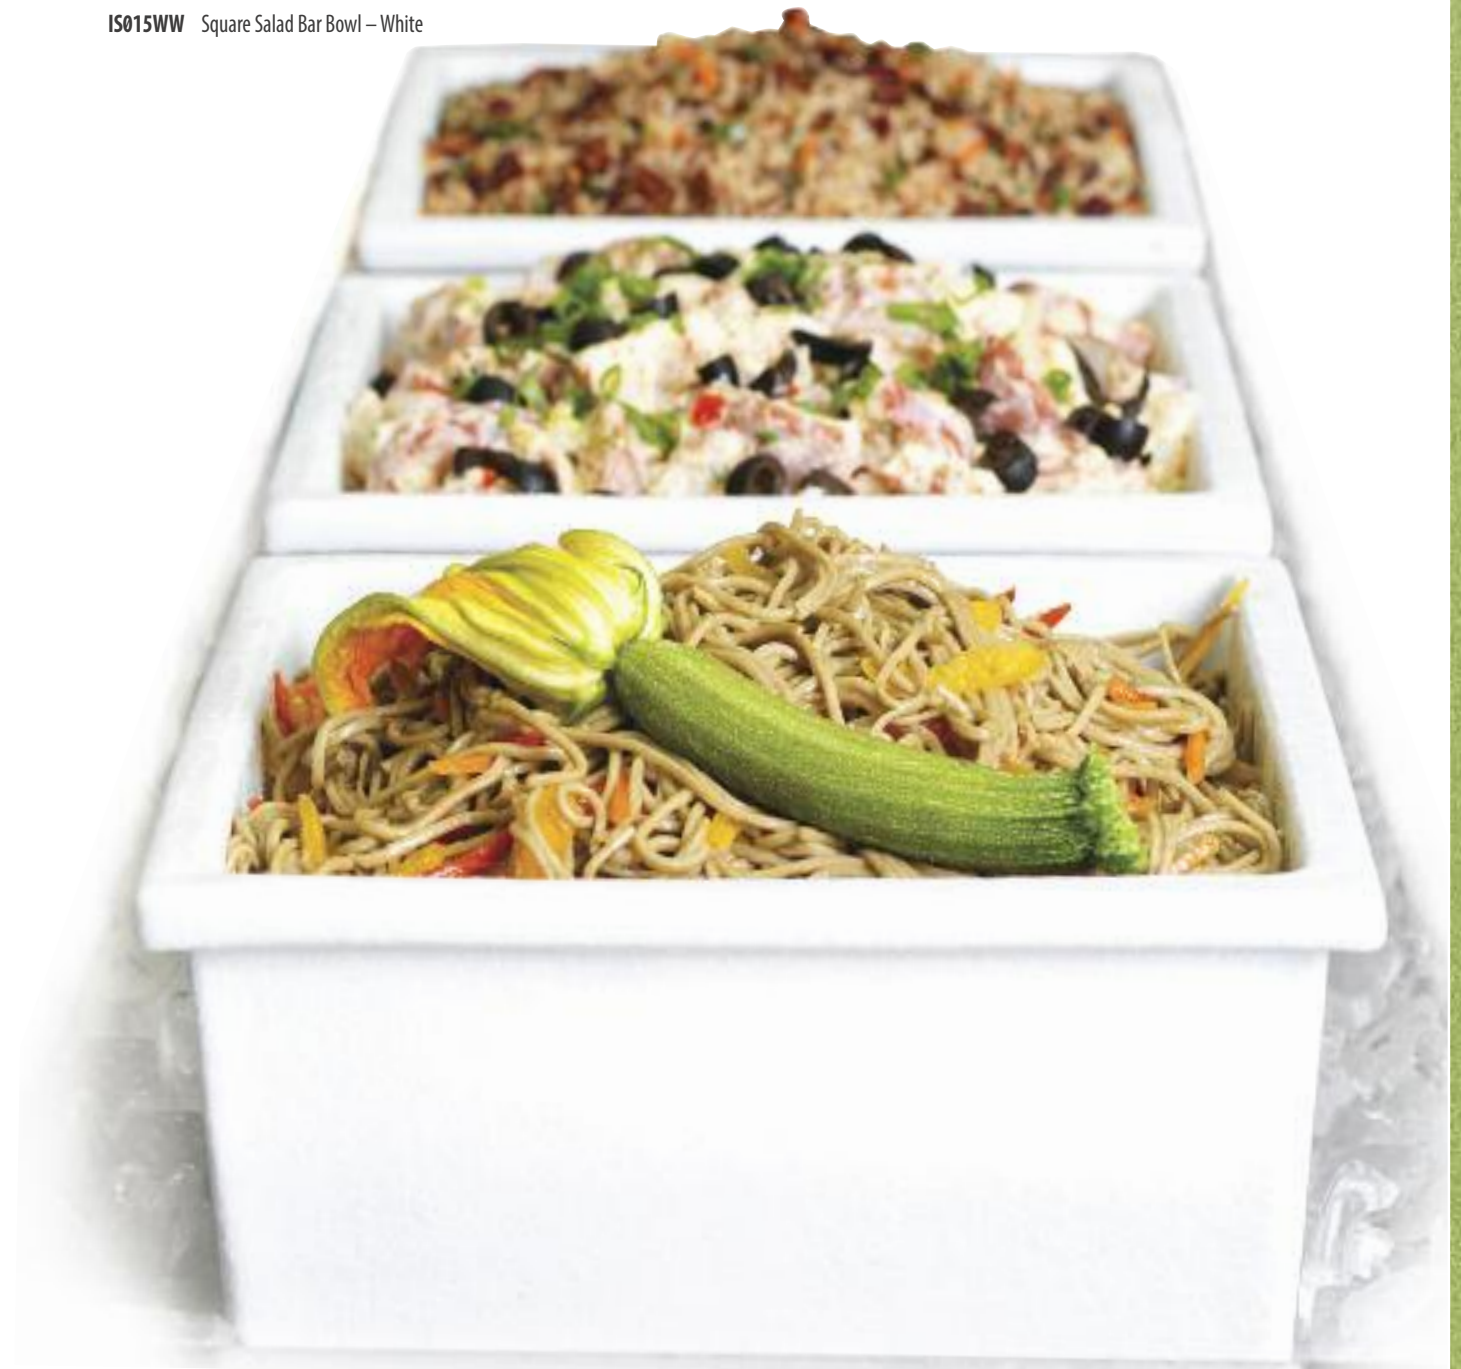

Square Salad Bar Bowls

- **IS014** Square Salad Bar Bowl Fits Tiles **T0A3, T0B3, T0A9, T0B9** 67.6 oz (2 lt) 6.3" x 6.3" x 7" (16cm x 16cm x 17.5cm)
- **IS013** Square Salad Bar Bowl Fits Tiles **T0A3, T0B3, T0A9, T0B9** 57.5 oz (1.7 lt) 6.3" x 6.3" x 5" (16cm x 16cm x 12.7cm)
- **IS022** Square Salad Bar Bowl Fits Tiles **T0A3, T0B3, T0A19, T0B19** 38.04 oz (1.125 lt) 4.88" x 4.88" x 6.18" (12.4cm x 12.4cm x 15.7cm)
- **IS012** Square Salad Bar Bowl Fits Tiles **T0A3, T0B3, T0A19, T0B19** 23.67 oz (0.7 lt) 4.84" x 4.84" x 4.25" (12.3cm x 12.3cm x 10.8cm)

Rectangular Salad Bar Bowl

- **IU014** Rectangular Salad Bar Bowl 236.71 oz (7 lt) 7.87" x 20.8" x 3.94" (20cm x 51cm x 10cm)
- **IU013** Rectangular Salad Bar Bowl 76.08 oz (2.25 lt) 9.65" x 5.78" x 3.15" (24.5cm x 14.5cm x 8cm)

Square Salad Bar Bowl

- **IS015** Square Salad Bar Bowl Fits Tiles **T0A2 & T0B2** 186 oz (5.5 lt) 9.65" x 9.65" x 6" (24.5cm x 24.5cm x 15cm)
- **IS035** Square Salad Bar Bowl Fits Tiles **T0A2 & T0B2** 135.26 oz (4 lt) 9.65" x 9.65" x 3.94" (24.5cm x 24.5cm x 10cm)
- **IS025** Square Salad Bar Bowl Fits Tiles **T0A2 & T0B2** 84.54 oz (2.5 lt) 9.65" x 9.65" x 2.95" (24.5cm x 24.5cm x 7.5cm)

Items Shown:

IS015WW Square Salad Bar Bowl – White