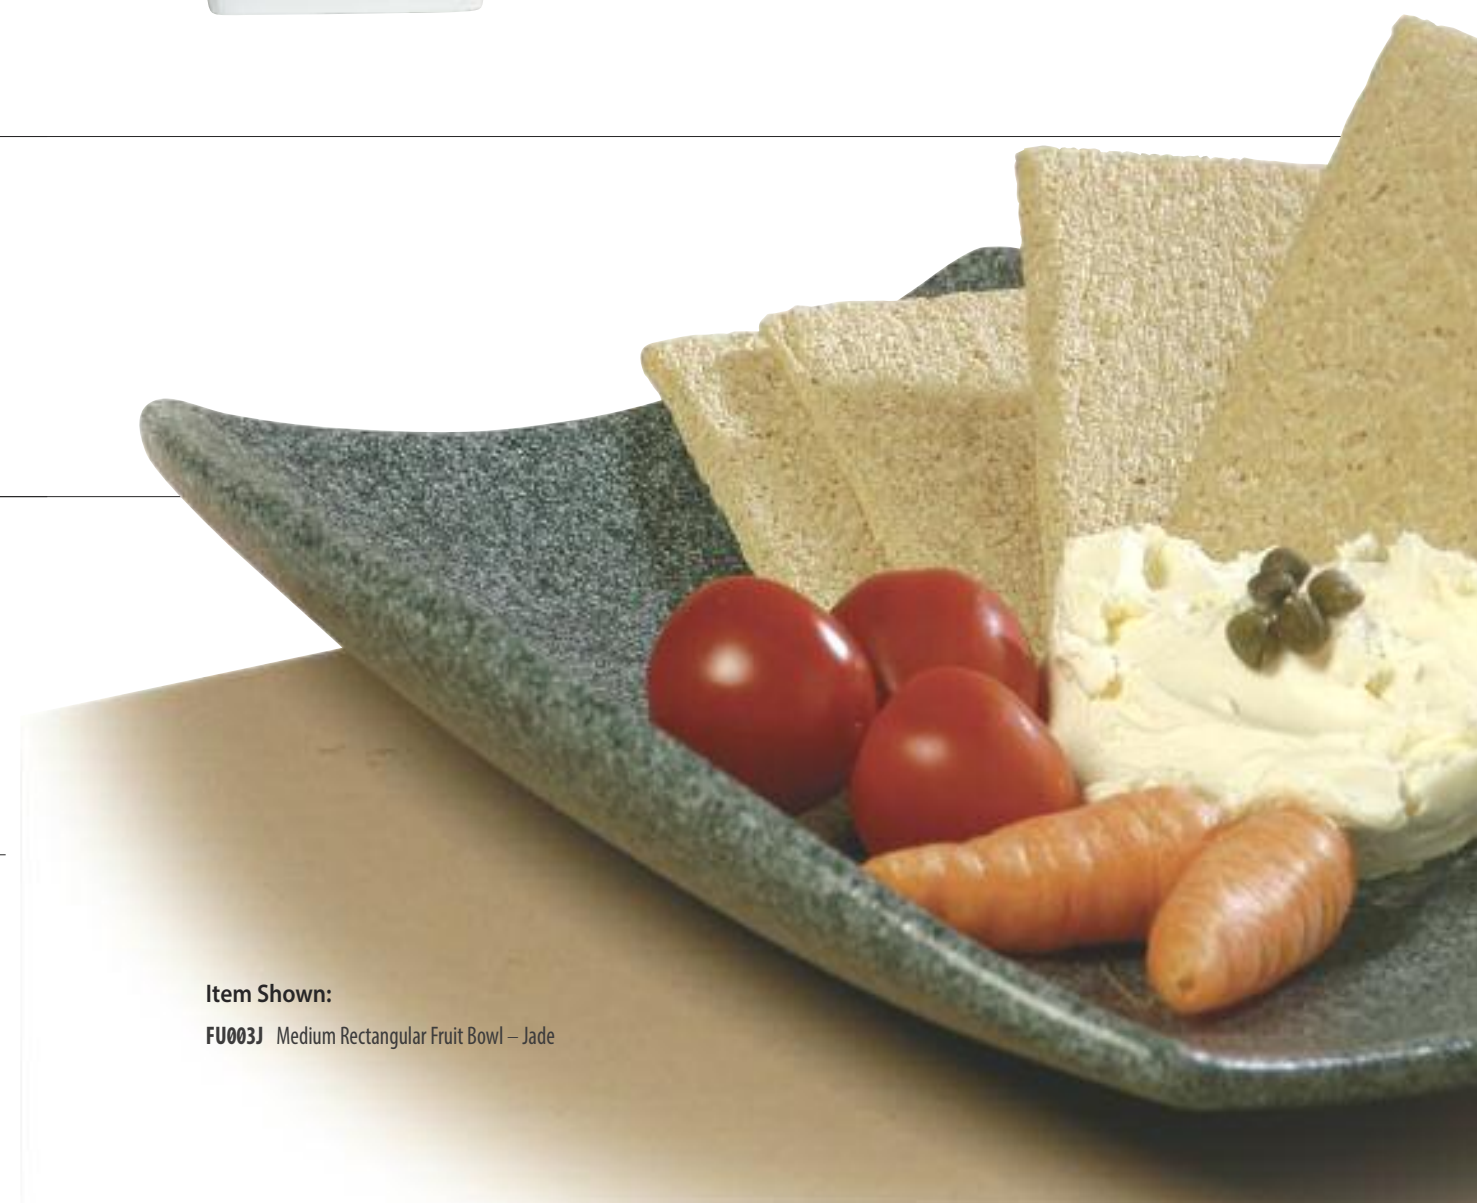

Rectangular Fruit Bowl with Lip

FUL04	Large Rectangular Fruit Bowl w/Lip	135.2 oz (4 lt)	21" x 12" x 4.7" (53.5cm x 30.5cm x 12cm)
FUL03	Medium Rectangular Fruit Bowl w/Lip	67.6 oz (1.5 lt)	14.25" x 9.75" x 2.7" (36cm x 25cm x 7cm)
FUL02	Small Rectangular Fruit Bowl w/Lip	50.7 oz (2 lt)	9.5" x 8" x 2" (24cm x 20cm x 5cm)
TFUL04	Large Rectangular Fruit Bowl w/Lip to fit Tile T0A1 & T0B1	135.2 oz (4 lt)	21" x 12" x 4.7" (53.5cm x 30.5cm x 12cm)

Rectangular China Bowl

BUD24	Large Rectangular China Bowl	84.54 oz (2.5 lt)	11.42" x 6.02" x 3.54" (29cm x 15.3cm x 9cm)

Fits Tile **T0A22 & T0B22**

BUD23	Medium Rectangular China Bowl	50.72 oz (1.5 lt)	9.06" x 5.12" x 3.15" (23cm x 13cm x 8cm)

Fits **T0A20, T0B20, T0A27 & T0B27**

Octagonal Tray

PU304	Octagonal Tray	118.35 oz (3.5 lt)	19.75" x 8" x 2.17" (50cm x 20cm x 5.5cm)

Rectangular Casserole

PUD04	Large Rectangular Casserole	185.9 oz (5.5 lt)	17.9" x 12.6" x 3.1" (45.5cm x 32cm x 8cm)
PUD03	Medium Rectangular Casserole	101.4 oz (3 lt)	14.6" x 9.4" x 2.7" (37cm x 24cm x 7cm)
PUD02	Small Rectangular Casserole	33.8 oz (1 lt)	10" x 6.5" x 2.3" (25.4cm x 16.5cm x 6cm)
TPUD03	Medium Rectangular Casserole Fits Tile T0A10 & T0B10	101.4 oz (3 lt)	14.6" x 9.4" x 2.7" (37cm x 24cm x 7cm)
TPUD02	Small Rectangular Casserole Fits T0A21 & T0B21	33.8 oz (1 lt)	10" x 6.5" x 2.3" (25.4cm x 16.5cm x 6cm)

Rectangular Bowl

IU103	Rectangular Bowl	104.8 oz (3.1 lt)	12.2" x 7.1" x 3.7" (31cm x 18cm x 9.5cm)

Item Shown:
FU003J Medium Rectangular Fruit Bowl – Jade

Measurements given are: Length x Width x Height

Available colors (23).
See page 2 for details.