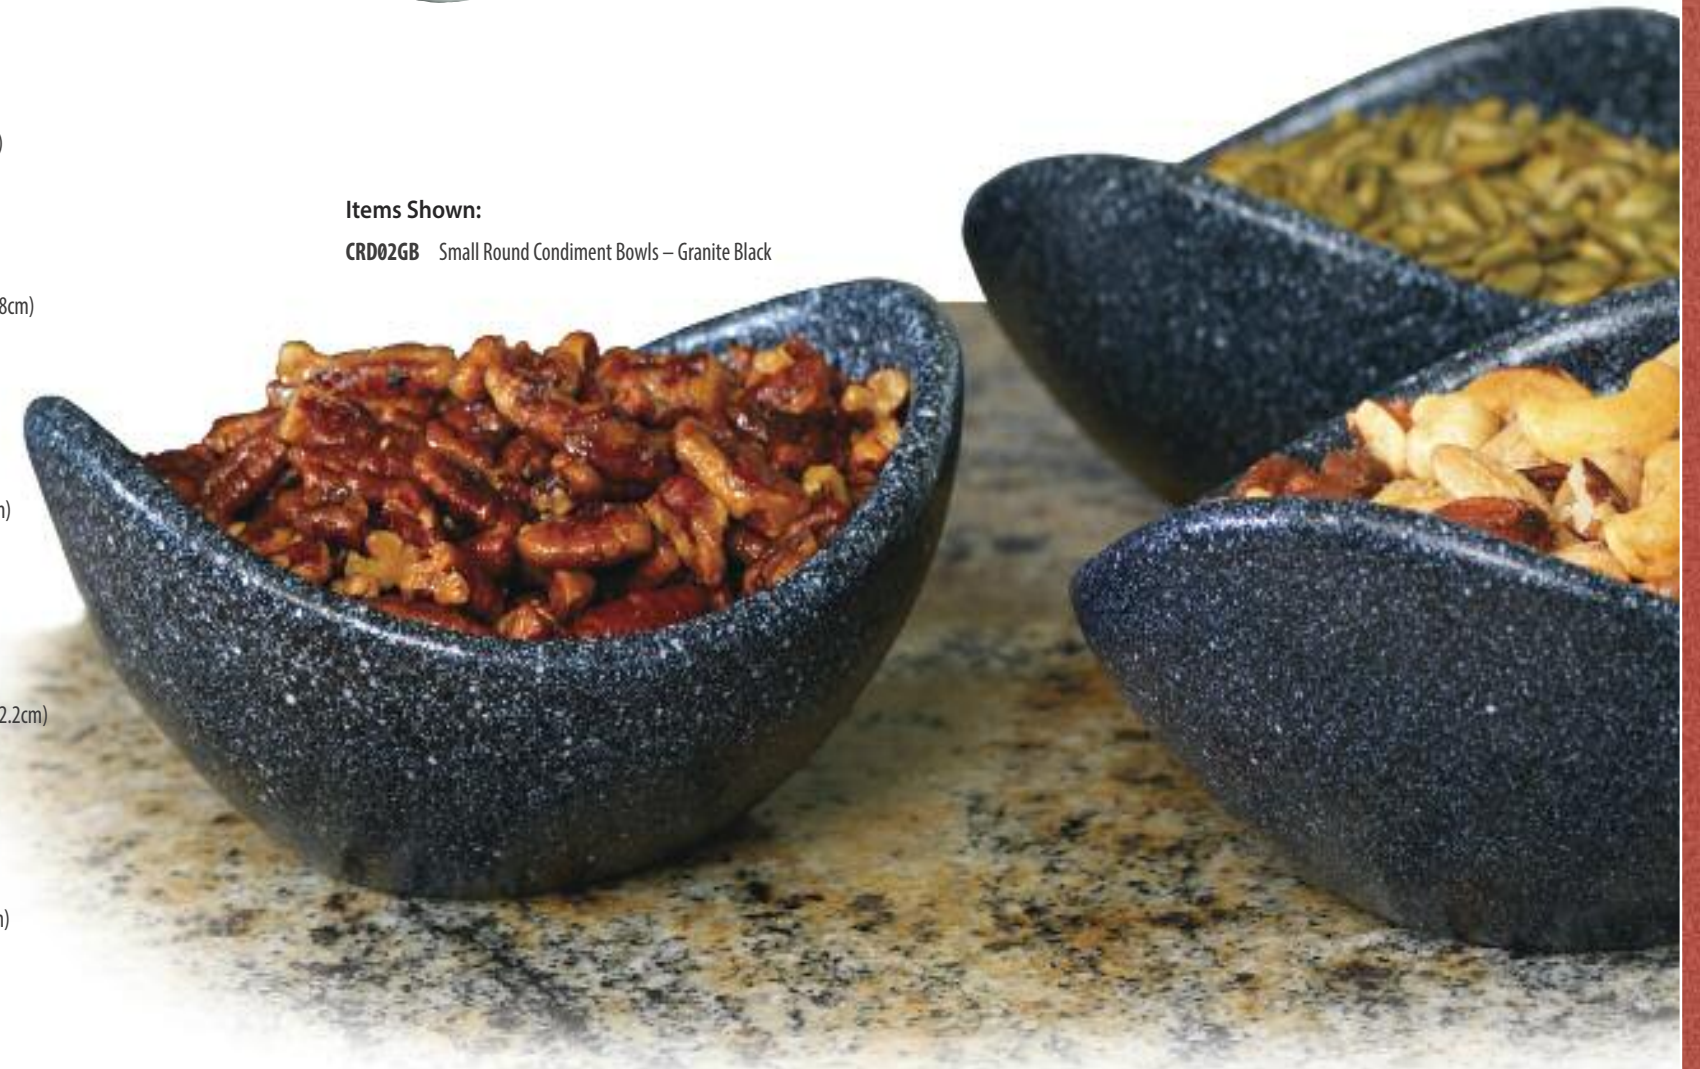

Items Shown:

CRD02GB Small Round Condiment Bowls – Granite Black