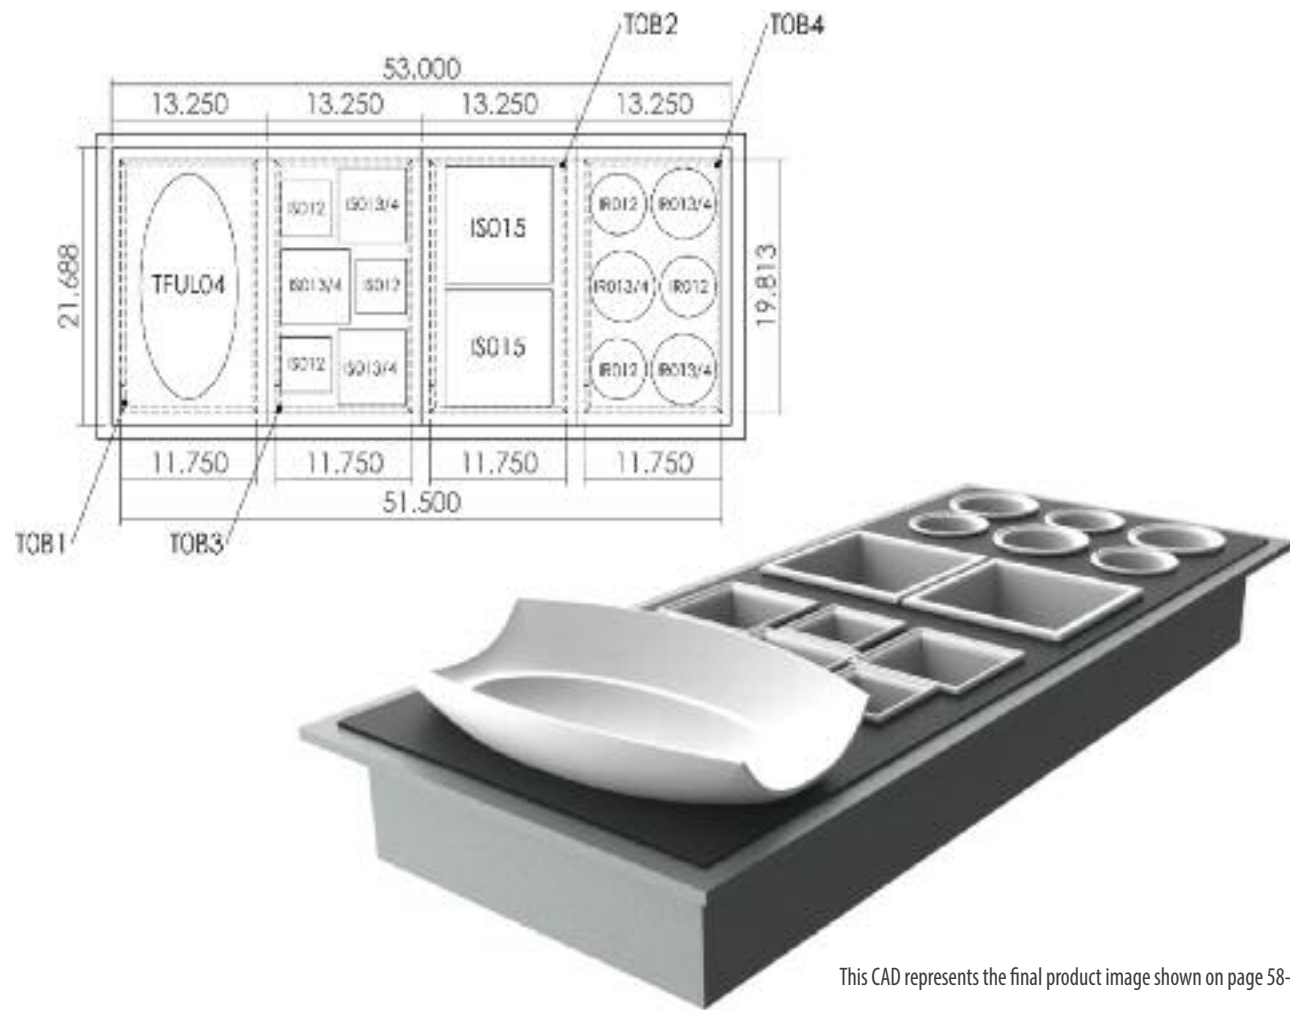

Ordering Custom Tiles is Easy As...

1 Gather Specifications & Complete Well Diagram Form

2 CAD Drawing Generated & Approved

3 Tile & Inserts Produced & Shipped

Please note that there are many different well manufacturers offering a variety of well dimensions. Certain wells might require custom made tiles which are available upon request. Should assistance be required to determine which standard size or custom tiles are best suited, please contact our design department at 1-866-8-Buffer or design@bugambilia.com.

All tiles are available in any of our Classic Collection colors as well as in Stainless Steel. Please make sure that all measurements are accurate as both Standard and Custom tiles are not returnable.

Following are examples of CADs that have been generated.

This CAD represents the final product image shown on page 58-59.